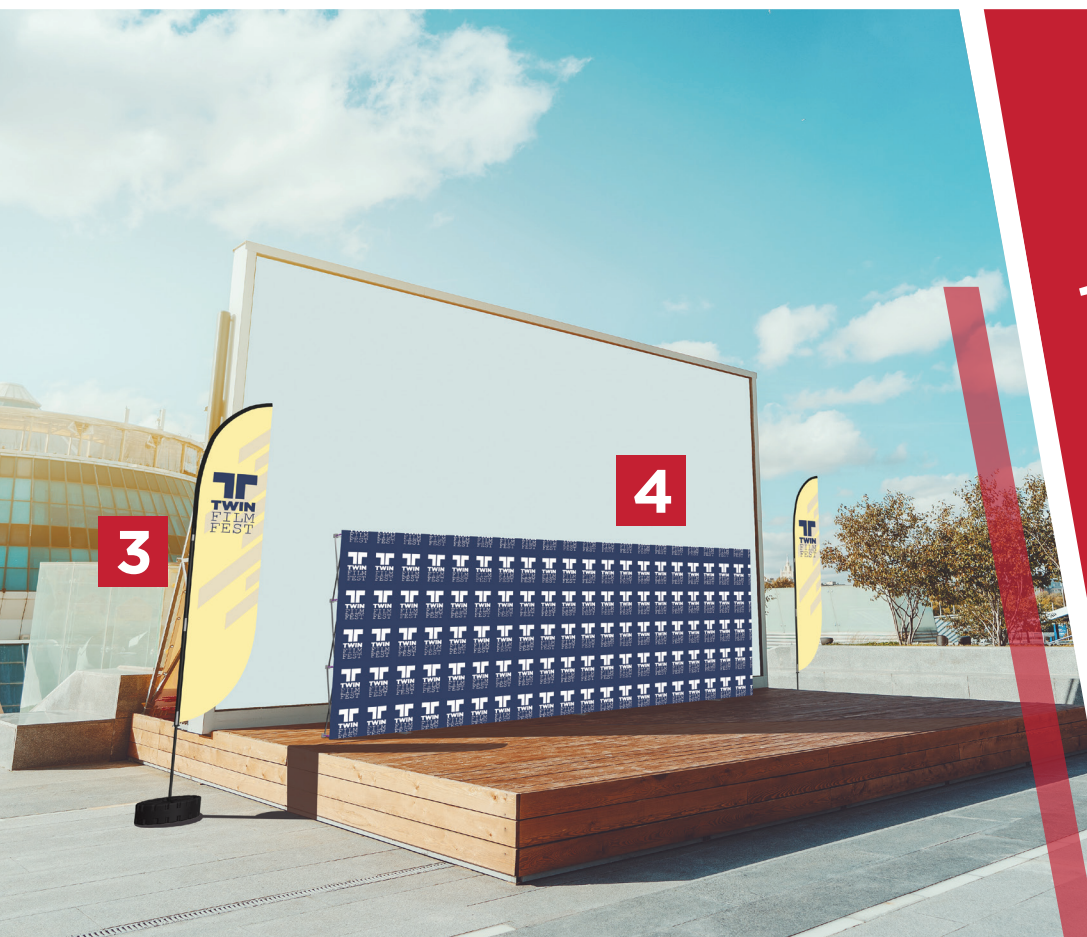

FEATURED PRODUCTS

- 1** WIND DANCER LT FLAG
- 2** APEX SIGN STAND
- 3** ZOOM™ FLEX FLAG FEATHER, XL WITH FILLABLE BASE
- 4** HOPUP™ COLLAPSIBLE FABRIC DISPLAY

Reinforce event goals, raise awareness and provide wayfinding direction and information as needed with easy-to-use, **portable displays**, perfect for reuse at annual events such as city summer festivals.