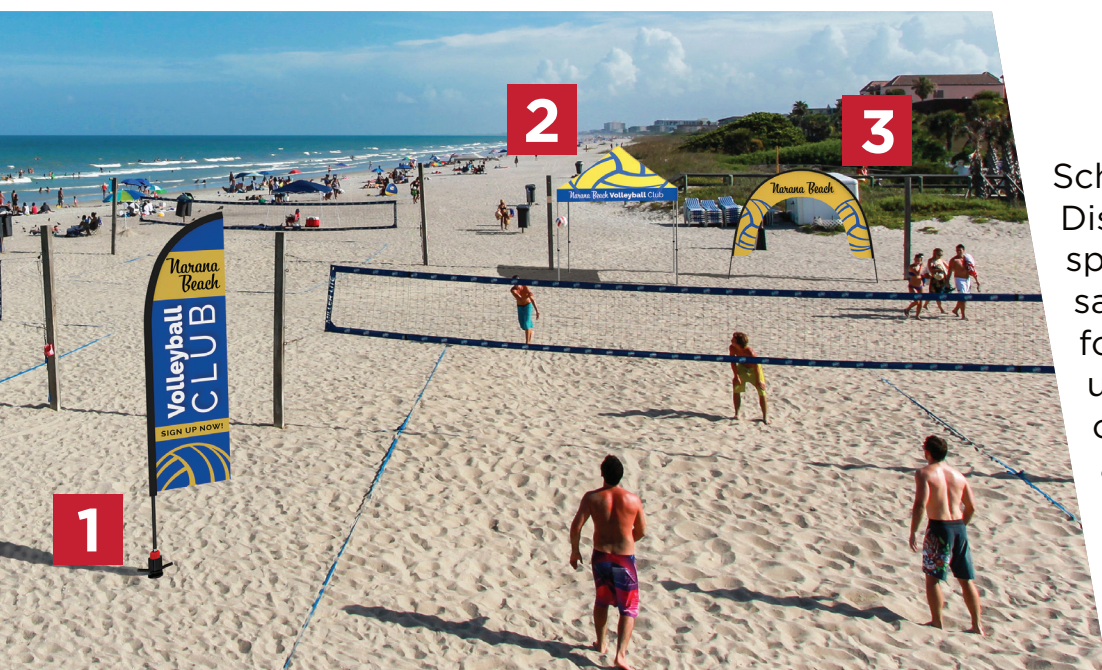

FEATURED PRODUCTS

5 STOWAWAY PORTABLE BILLBOARD, LARGE

6 PARKWAY SINGLE POLE BANNER

SPORTING EVENTS

PROMOTE UPCOMING EVENTS // COMMUNICATE LOCATIONS // SHARE ACHIEVEMENTS

School, Professional, and Park District/Community outdoor sporting events all have the same opportunity and need for **informational displays**, used to educate attendees of upcoming events, share achievements, direct traffic, label fields and more!

FEATURED PRODUCTS

- 1 ZOOM™ FLEX FLAG STRAIGHT, SMALL WITH AUGER BASE
- 2 ZOOM STANDARD 10' POPUP TENT
- 3 ZOOM FLEX ARCH FLAG
- 4 ZOOM ECONOMY 5' POPUP TENT
- 5 THUNDER OUTDOOR BANNER STAND

Training facilities and leisure sporting facilities benefit from the use of these products as well, such as country clubs, racetracks and sporting goods stores.