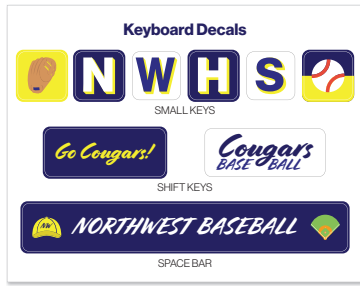

No. 6632 | No. 6732
4" x 3 1/2" sheet