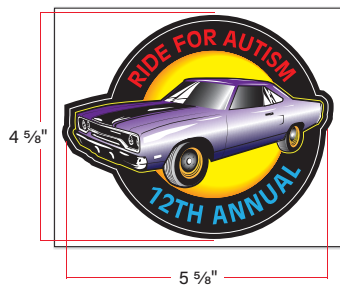

# Digital Outdoor Decals

Decals are supplied kiss-cut on a carrier.  
Minimum size is 1/2" x 1/2".

**To determine Sq. Inches:**  
Multiply the width (in.) by the height (in.) of the decal itself.  
Example: 5.625 in. x 4.625 in. = 26.016 in.<sup>2</sup>