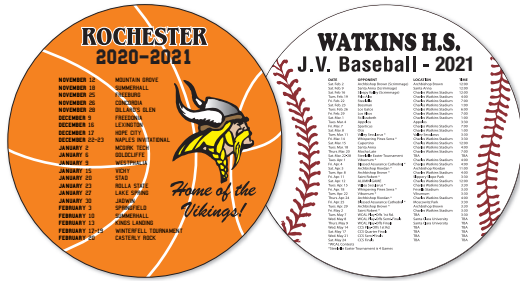

# Schedule Magnets

For outdoor magnets, see pages 96-99.

**No. 293**  
5 1/2" dia.

**No. 294**  
5 1/2" dia.

**No. 293** includes orange basketball background as shown.  
**No. 294** includes maroon baseball stitching unless stated otherwise on customer's purchase order.