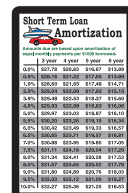

No. 3320F
Short Term Loan Am.