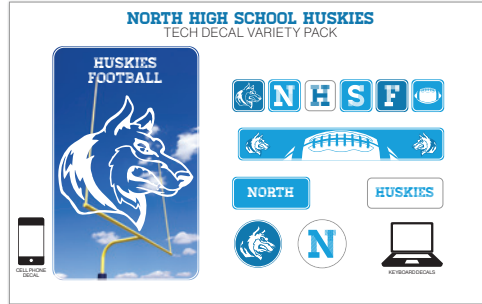

No. 6634 | No. 6734
8" x 5" sheet

Tech Decals		125	250	500	1000	1500	2500	5000
No. 6631, 6632	Overlaminated White Vinyl	$ 2.84	1.56	.868	.524	.413	.367	.291
No. 6633	Overlaminated White Vinyl	$ 3.27	1.77	1.03	.646	.544	.468	.421
No. 6634	Overlaminated White Vinyl	$ 3.53	1.95	1.13	.705	.595	.511	.447
No. 6731, 6732	Overlaminated Clear Vinyl	$ 3.50	1.93	1.08	.647	.511	.453	.358
No. 6733	Overlaminated Clear Vinyl	$ 4.04	2.20	1.27	.808	.681	.585	.525
No. 6734	Overlaminated Clear Vinyl	$ 4.36	2.40	1.40	.871	.736	.631	.551

Please identify repeat orders.

MSRP shown. 5A-B-C