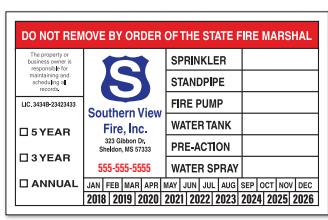

Premium Decals

Extended Life Vinyl is commonly used for equipment labeling and fleet marking applications.

No. 472 Extended Life Vinyl		50	125	250	500	1000	1500	2500	5000
5 or Less	One Color		$2.44	1.37	.856	.542	.386	.247	.164
Sq. Inches	Each Add'l Color		$.783	.434	.261	.151	.113	.068	.035
6 - 10	One Color		$2.55	1.40	.927	.567	.423	.291	.187
Sq. Inches	Each Add'l Color		$1.00	.531	.291	.175	.127	.079	.042
11 - 17	One Color	$6.10	2.77	1.59	1.06	.626	.483	.326	.224
Sq. Inches	Each Add'l Color	$2.82	1.18	.664	.374	.198	.139	.085	.047
18 - 28	One Color	$7.27	3.30	2.02	1.19	.737	.579	.409	.275
Sq. Inches	Each Add'l Color	$3.04	1.36	.737	.409	.235	.164	.113	.058
29 - 41	One Color	$7.64	3.43	2.11	1.27	.794	.626	.456	.337
Sq. Inches	Each Add'l Color	$3.17	1.39	.773	.434	.261	.175	.118	.061
42 - 56	One Color	$8.23	3.83	2.18	1.39	.906	.737	.553	.434
Sq. Inches	Each Add'l Color	$3.58	1.51	.868	.521	.271	.198	.139	.079

Please identify repeat orders. For larger sizes, contact us for pricing. MSRP shown. 6A-B-C

No. 490 3M Scotchcal™ 3650		50	125	250	500	1000	1500	2500	5000
5 or Less	One Color		$2.55	1.46	.941	.675	.542	.386	.275
Sq. Inches	Each Add'l Color		$1.14	.633	.361	.215	.151	.091	.047
6 - 10	One Color		$2.87	1.58	1.06	.747	.664	.505	.361
Sq. Inches	Each Add'l Color		$1.27	.715	.426	.218	.157	.098	.055
11 - 17	One Color	$7.16	3.18	1.90	1.34	1.01	.881	.686	.544
Sq. Inches	Each Add'l Color	$2.99	1.44	.837	.441	.223	.164	.105	.058
18 - 28	One Color	$7.98	3.59	2.42	1.83	1.45	1.27	1.03	.834
Sq. Inches	Each Add'l Color	$3.86	1.74	.987	.581	.343	.235	.143	.081
29 - 41	One Color	$8.35	4.08	2.74	2.15	1.77	1.58	1.27	1.13
Sq. Inches	Each Add'l Color	$4.01	1.91	1.03	.655	.368	.261	.161	.088
42 - 56	One Color	$9.03	4.81	3.35	2.71	2.26	1.97	1.72	1.48
Sq. Inches	Each Add'l Color	$4.39	2.03	1.24	.727	.384	.275	.174	.098

Please identify repeat orders. For larger sizes, contact us for pricing. MSRP shown. 6A-B-C

No. 4722 White Polyester		50	125	250	500	1000	1500	2500	5000
5 or Less	One Color		$2.26	1.23	.769	.615	.496	.326	.231
Sq. Inches	Each Add'l Color		$.783	.434	.261	.151	.113	.068	.035
6 - 10	One Color		$2.33	1.27	.793	.634	.509	.331	.272
Sq. Inches	Each Add'l Color		$1.01	.531	.291	.175	.127	.079	.042
11 - 17	One Color	$4.61	2.44	1.35	.834	.667	.535	.381	.337
Sq. Inches	Each Add'l Color	$2.82	1.18	.664	.374	.198	.139	.085	.047
18 - 28	One Color	$4.99	2.66	1.46	1.03	.729	.588	.432	.381
Sq. Inches	Each Add'l Color	$3.04	1.36	.737	.409	.235	.164	.113	.058
29 - 41	One Color	$5.35	3.04	1.69	1.36	.863	.744	.563	.505
Sq. Inches	Each Add'l Color	$3.17	1.39	.773	.434	.261	.175	.118	.061
42 - 56	One Color	$5.71	3.58	2.06	1.60	1.09	.913	.719	.609
Sq. Inches	Each Add'l Color	$3.58	1.51	.868	.521	.271	.198	.139	.079

Please identify repeat orders. For larger sizes, contact us for pricing. MSRP shown. 6A-B-C

Material