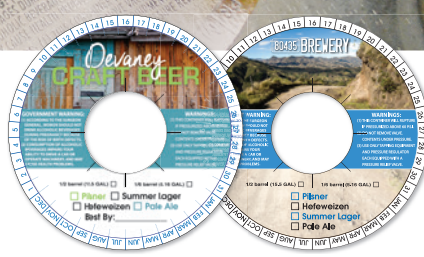

## Keg Collars

**Spot Color Keg Collars**  
6 1/2" dia. Die-cut hole is 2 3/8" dia.

**4-Color Process Keg Collars**  
6 1/4" dia. Die-cut hole is 2 3/8" dia.

**Keg Collars** are great for identifying kegs and recording the date the keg was filled.