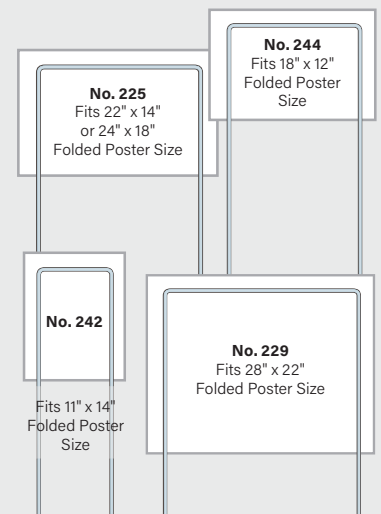

No. 225, 242, 244	$ .904 ea. (G)
No. 229	$ 1.24 ea. (G)

No. 299 Fold-Over Posters		50	100	250	500	1000	1500	2500	Frames
11" x 28" (11" x 14" folded)	One Color	$ 5.92	3.68	1.98	1.42	.941	.845	.691	No. 242
	4-Color Process	$ 10.67	8.89	5.00	3.55	2.47	2.25	1.53	
	Each Add'l Spot Color	$ 3.06	1.83	.937	.512	.271	.219	.151	
18" x 24" (18" x 12" folded)	One Color	$ 6.89	4.48	2.45	1.85	1.27	1.17	.856	No. 244
	4-Color Process	$ 12.31	10.25	6.11	4.11	2.96	2.57	2.26	
	Each Add'l Spot Color	$ 3.15	2.03	1.02	.556	.286	.251	.168	
22" x 28" (22" x 14" folded)	One Color	$ 7.42	4.82	2.74	2.01	1.51	1.36	1.15	No. 225
	4-Color Process	$ 13.04	10.88	6.78	4.56	3.29	2.84	2.49	
	Each Add'l Spot Color	$ 3.29	2.12	1.03	.601	.313	.271	.177	
24" x 36" (24" x 18" folded)	One Color	$ 7.61	5.13	3.04	2.60	1.95	1.83	1.51	No. 225
	4-Color Process	$ 14.73	12.28	7.32	4.86	3.50	3.15	2.60	
	Each Add'l Spot Color	$ 4.38	2.50	1.27	.749	.409	.368	.255	
28" x 44" (28" x 22" folded)	One Color	$ 13.37	8.71	5.11	3.82	2.80	2.47	2.09	No. 229
	4-Color Process	$ 25.46	21.23	16.61	10.84	7.89	7.10	5.92	
	Each Add'l Spot Color	$ 7.68	4.38	2.24	1.30	.719	.646	.444	

Please identify repeat orders.

MSRP shown. 4B-2C-D