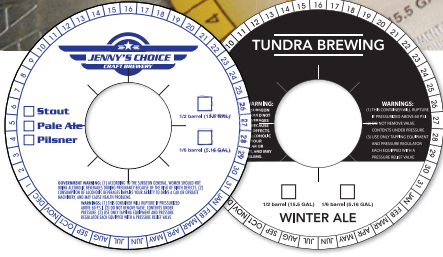

## Keg Collars

**Spot Color Keg Collars**  
6 1/2" dia. Die-cut hole is 2 3/8" dia.

**4-Color Process Keg Collars**  
6 1/4" dia. Die-cut hole is 2 3/8" dia.

**Keg Collars** are great for identifying kegs and recording the date the keg was filled.